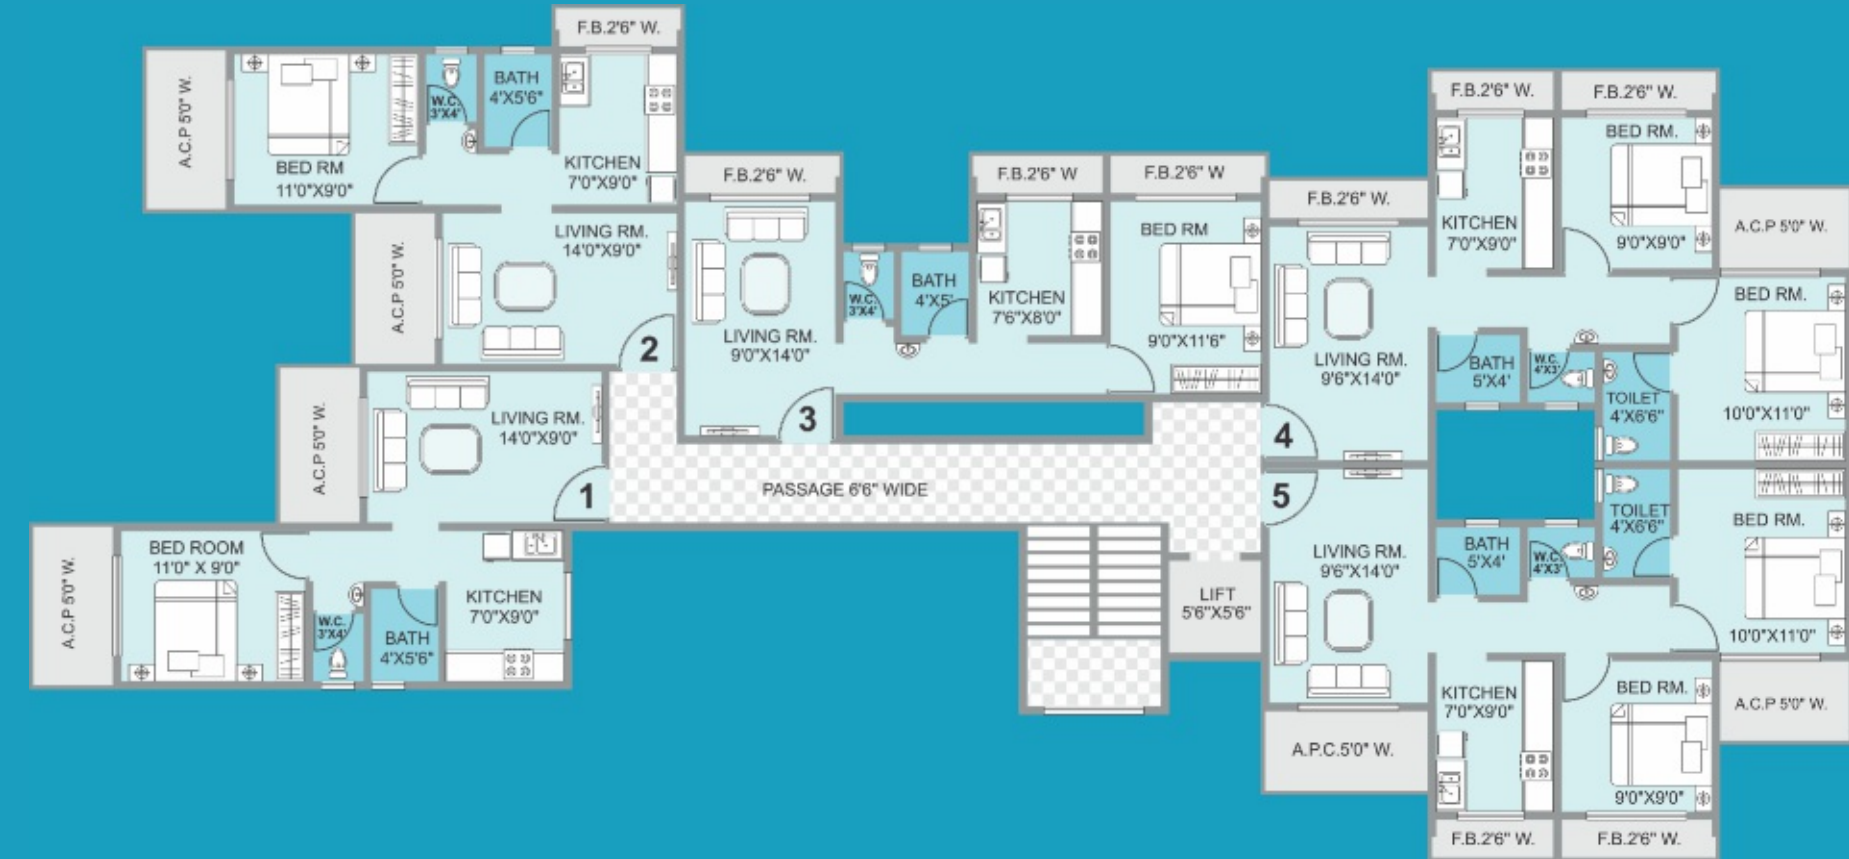

Good life begins at Swanand Arnav. The wonderful 1 and 2 BHK apartments offer elegant lifestyles and are perfectly suited for those who set out to achieve the perfect work-life balance given its rather handy proximity to the rapidly growing Katrap, Badlapur east.

FLAT NO.	001	002	003	004	005	006
AREA	650	675	645	940	675	650

FLAT NO.	001	002	003	004	005
AREA	650	675	640	875	910

A WING FIRST TO SEVENTH FLOOR PLAN

B WING - FIRST TO SEVENTH FLOOR PLAN

A Project By

Site: Next to Pranji Garden City, Behind Satyam Shivam Society, Katrap Road, Badlapur (E).